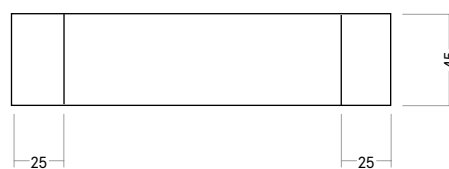

Made from several planks

SK14

PLAZA.

Stefan Knopp's Plaza is a multifunctional piece of furniture with the potential to become a classic. At the table as a bench, next to a couch as a side table, or along the wall as a sideboard with storage space – Plaza embodies a piece of standard furniture, always and everywhere.

SK 14 PLAZA.

MATERIAL/TABLE FRAME Oak or Ash/incl. natural raw steel panels

FIRE

(Size/L × W × H)

- 180 cm × 45 cm × 55 cm
- 200 cm × 45 cm × 55 cm
- 220 cm × 45 cm × 55 cm
- 240 cm × 45 cm × 55 cm
- 260 cm × 45 cm × 55 cm
- 280 cm × 45 cm × 55 cm
- 300 cm × 45 cm × 55 cm

COAL LAVA SILVER EARTH

WATER

(Size/L × W × H)

- 180 cm × 45 cm × 55 cm
- 200 cm × 45 cm × 55 cm
- 220 cm × 45 cm × 55 cm
- 240 cm × 45 cm × 55 cm
- 260 cm × 45 cm × 55 cm
- 280 cm × 45 cm × 55 cm
- 300 cm × 45 cm × 55 cm

CHALK SAND OLIVE MUD

METAL

(Size/L × W × H)

- 180 cm × 45 cm × 55 cm
- 200 cm × 45 cm × 55 cm
- 220 cm × 45 cm × 55 cm
- 240 cm × 45 cm × 55 cm
- 260 cm × 45 cm × 55 cm
- 280 cm × 45 cm × 55 cm
- 300 cm × 45 cm × 55 cm