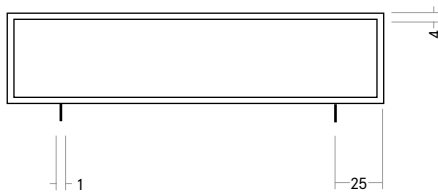

Made from several planks

SK14

PLAZA.

Stefan Knopp's Plaza is a multifunctional piece of furniture with the potential to become a classic. At the table as a bench, next to a couch as a side table, or along the wall as a sideboard with storage space – Plaza embodies a piece of standard furniture, always and everywhere.

SK 14 PLAZA.

MATERIAL/TABLE FRAME Oak or Ash/incl. natural raw steel panels

FIRE

(Size/L × W × H)

- 180 cm × 45 cm × 55 cm
- 200 cm × 45 cm × 55 cm
- 220 cm × 45 cm × 55 cm
- 240 cm × 45 cm × 55 cm
- 260 cm × 45 cm × 55 cm
- 280 cm × 45 cm × 55 cm
- 300 cm × 45 cm × 55 cm

COAL LAVA SILVER EARTH

WATER

(Size/L × W × H)

- 180 cm × 45 cm × 55 cm
- 200 cm × 45 cm × 55 cm
- 220 cm × 45 cm × 55 cm
- 240 cm × 45 cm × 55 cm
- 260 cm × 45 cm × 55 cm
- 280 cm × 45 cm × 55 cm
- 300 cm × 45 cm × 55 cm

CHALK SAND OLIVE MUD

METAL

(Size/L × W × H)

- 180 cm × 45 cm × 55 cm
- 200 cm × 45 cm × 55 cm
- 220 cm × 45 cm × 55 cm
- 240 cm × 45 cm × 55 cm
- 260 cm × 45 cm × 55 cm
- 280 cm × 45 cm × 55 cm
- 300 cm × 45 cm × 55 cm