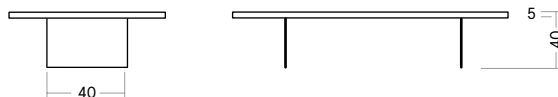

SK03

MONOLITHO/KOMPOSITO.

Since Komposit and Monolith allow for composing the wooden planks individually, the same applies to their little brothers, the coffee tables Monolitho and Komposito.

1 Panel-leg table frame (Standard)

BASES AND FINISH -> also see p. 74-77

1

SK03 MONOLITHO/KOMPOSITO.

MATERIAL/TABLETOP/TABLE FRAME Oak or Ash/45–50 mm/incl. Panel-leg table frame (Standard)

FIRE

(Size/Price)	70 cm	80 cm	90 cm	COAL	LAVA	SILVER	EARTH
100 cm							
120 cm							
140 cm							
160 cm							
180 cm							

WATER

(Size/Price)	70 cm	80 cm	90 cm	CHALK	SAND	OLIVE	MUD
100 cm							
120 cm							
140 cm							
160 cm							
180 cm							

METAL

(Size/Price)	70 cm	80 cm	90 cm	GOLD	BRONZE	PLATINUM	GRAPHITE
100 cm							
120 cm							
140 cm							
160 cm							
180 cm							