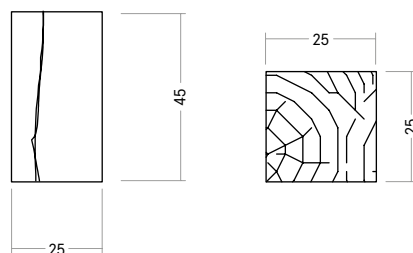

Made from one piece

SK02

CUBE.

The cubes are also crafted from a single piece of wood and thrive on their originality. The cracks in the wood and their special grain make them appear like sculptures, elegantly enriching living and office spaces. The original wood structure is refined with Stefan Knopp's special surface treatment.

SK 02 CUBE.

MATERIAL Oak or Ash

FIRE

(Size/Price) 45 cm 50 cm 55 cm
25 cm × 25 cm

COAL LAVA SILVER EARTH

WATER

(Size/Price) 45 cm 50 cm 55 cm
25 cm × 25 cm

CHALK SAND OLIVE MUD

METAL

(Size/Price) 45 cm 50 cm 55 cm
25 cm × 25 cm

GOLD BRONZE PLATINUM GRAPHITE

FINISH

The following are available With/without chainsaw structure Branding visible/not visible

ALL SIZES → customisable