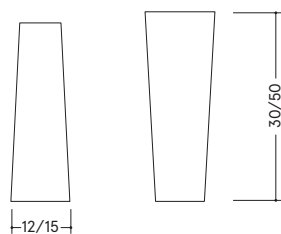

Pipe

SK
17

Turned from a single piece of fresh wood, Stefan Knopp shows how versatile wood can be with Pipe. The drying process itself gives Pipe its final form. Delicate and expressive, Pipe enriches any table or living space as a vase or an object of art.

METAL

PIGMENTED SURFACES

Colours	GOLD	gold
	PLATIN	platin
	BRONZE	bronze
	GRAPHIT	graphit

DIMENSIONS (L x W x H)

small up to 30 cm high / diameter roughly 12-15 cm
 large up to 50 cm high / diameter roughly 12-15 cm