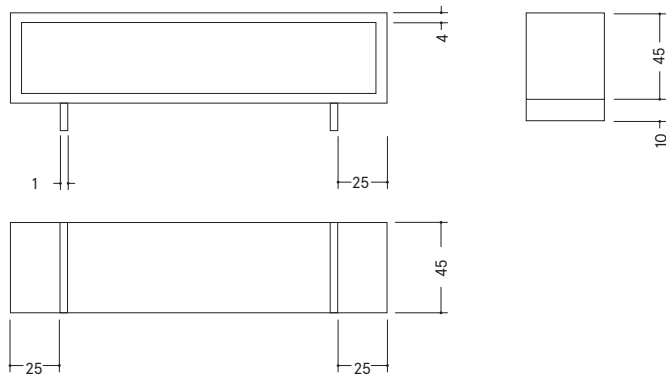

Plaza

SK 14

With Plaza, Stefan Knopp presents a multi-functional piece of furniture that makes it classic. Combined with a table it can be used as a bench, or it can be used as a side table next to a couch or against the wall as a sideboard with storage space. Plaza is a standard piece of furniture that can be used always and everywhere.

Colours	GOLD	gold
	PLATIN	platin
	BRONZE	bronze
	GRAPHIT	graphit

STANDARD FRAME

Raw steel trestle + bar: natural finish
Wooden trestle in all colours / surfaces

DIMENSIONS (L x W x H)

180 x 45 x 55 cm
200 x 45 x 55 cm
220 x 45 x 55 cm
240 x 45 x 55 cm
260 x 45 x 55 cm
280 x 45 x 55 cm
300 x 45 x 55 cm