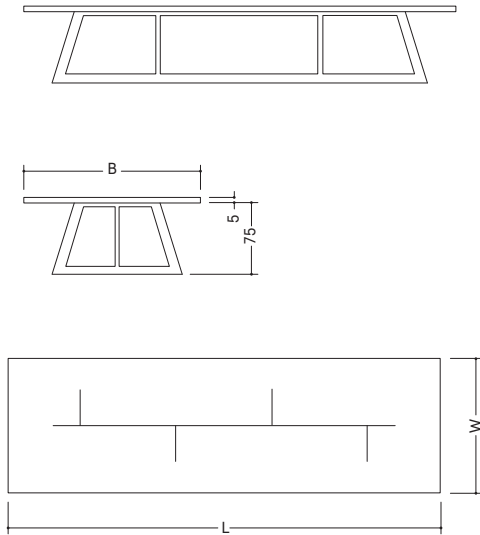

Slim Cut

SK 13

With Slim Cut, Stefan Knopp shows his mastery in wood-working, as he does with Paloma. The table top, assembled from 2–4 solid wood planks, tapers outwardly to 2.5 cm. Slim Cut is the most delicate of the tables. Combined with Stefan Knopp's special surface treatment, Slim Cut is timelessly elegant.

DIMENSIONS

(L x W x H)

180 x 90 / 100 / 110 x 75 cm
 200 x 90 / 100 / 110 x 75 cm
 220 x 90 / 100 / 110 x 75 cm
 240 x 90 / 100 / 110 x 75 cm
 260 x 90 / 100 / 110 x 75 cm
 280 x 90 / 100 / 110 x 75 cm
 300 x 90 / 100 / 110 x 75 cm