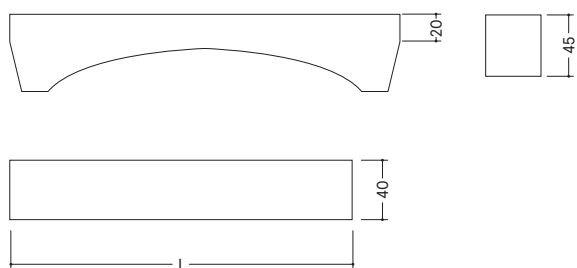

Arkade

SK 09

Stefan Knopp uses a chainsaw to carve this bench directly from a single tree trunk. Due to the different nature of the wood with its knots and cracks, each Arkade is unique and distinctive. With its sculptural character, the bench is both a useful and an artistic object for the interior and exterior.

METAL

PIGMENTED SURFACES

Colours	GOLD	gold
	PLATIN	platin
	BRONZE	bronze
	GRAPHIT	graphit

DIMENSIONS (L x W x H)

200 x 40 x 45 cm
 220 x 40 x 45 cm
 240 x 40 x 45 cm
 260 x 40 x 45 cm
 280 x 40 x 45 cm
 300 x 40 x 45 cm