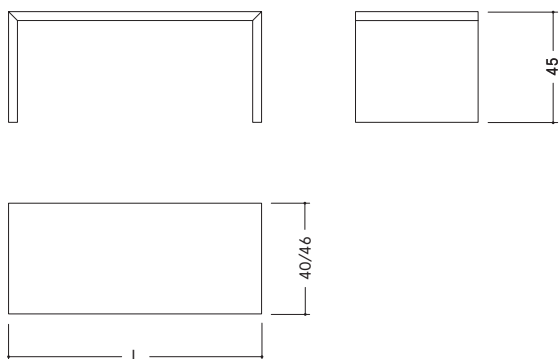

Bench

SK O6

Bench is the simplest and most original form of a bench. Simple and universally usable. It can also be used as a sidetable or sideboard. Bench is a standard piece of furniture that can be used always and everywhere.

METAL

PIGMENTED SURFACES

Colours	GOLD	gold
	PLATIN	platin
	BRONZE	bronze
	GRAPHIT	graphit

DIMENSIONS (L x W x H)

150 x 40 / 46 x 45 cm
 170 x 40 / 46 x 45 cm
 190 x 40 / 46 x 45 cm
 210 x 40 / 46 x 45 cm
 230 x 40 / 46 x 45 cm
 250 x 40 / 46 x 45 cm
 270 x 40 / 46 x 45 cm
 290 x 40 / 46 x 45 cm