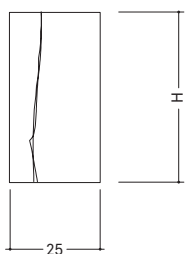

MATERIAL

oak, ash and beech

FIRE

CHARRED SURFACES

Colours	COAL	black
	LAVA	grey
	SILVER	silver
	EARTH	brown

WATER

WASHED SURFACES

Colours	CHALK	white
	SAND	nature
	OLIVE	olive
	MUD	mud

METAL

PIGMENTED SURFACES

Colours	GOLD	gold
	PLATIN	platin
	BRONZE	bronze
	GRAPHIT	graphit

DIMENSIONS (L x W x H)

25 x 25 x 45 cm

25 x 25 x 50 cm

25 x 25 x 55 cm

INFORMATION

In addition to the models and designs listed here,
we will of course be happy to create an individual table for you.
Get in touch anytime.