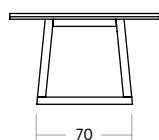

BENCH GAUCHO

1

SK 22 GAUCHO.

MATERIAL/TABLETOP/TABLE FRAME Oak or Ash/45–50 mm/incl. wooden table frame (Standard)

FIRE				COAL	LAVA	SILVER	EARTH
(Size/Price)	90 cm	100 cm	110 cm				
180 cm							
200 cm							
220 cm							
240 cm							
260 cm							
280 cm							
300 cm							

WATER				CHALK	SAND	OLIVE	MUD
(Size/Price)	90 cm	100 cm	110 cm				
180 cm							
200 cm							
220 cm							
240 cm							
260 cm							
280 cm							
300 cm							

METAL				GOLD	BRONZE	PLATINUM	GRAPHITE
(Size/Price)	90 cm	100 cm	110 cm				
180 cm							
200 cm							
220 cm							
240 cm							
260 cm							
280 cm							
300 cm							

BENCH GAUCHO

(Length/Surface)	FEUER	WASSER	METALL
170 cm × 45 cm			
190 cm × 45 cm			
210 cm × 45 cm			
230 cm × 45 cm			
250 cm × 45 cm			
270 cm × 45 cm			
290 cm × 45 cm			

FINISH

The following are available	With/without chainsaw structure	Branding visible/not visible	Special sizes
-----------------------------	---------------------------------	------------------------------	---------------