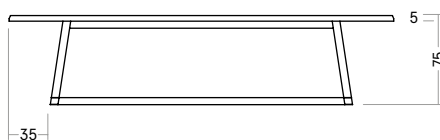

From several planks

SK22

GAUCHO.

Considering crafting a true alternative to the existing steel frame variants, Stefan Knopp had the idea to reinterpret the classic Jogl table. Gaucho brings the cosiness of the parlour into your living space in a new and modern way. The slightly sloping table edge flawlessly reflects the sloping of the table frame. A matching bench complements the arrangement most elegantly.

BENCH GAUCHO

1

SK 22 GAUCHO.

MATERIAL/TABLETOP/TABLE FRAME Oak or Ash/45–50 mm/incl. wooden table frame (Standard)

FIRE				COAL	LAVA	SILVER	EARTH
(Size/Price)	90 cm	100 cm	110 cm				
180 cm							
200 cm							
220 cm							
240 cm							
260 cm							
280 cm							
300 cm							

WATER				CHALK	SAND	OLIVE	MUD
(Size/Price)	90 cm	100 cm	110 cm				
180 cm							
200 cm							
220 cm							
240 cm							
260 cm							
280 cm							
300 cm							

METAL				GOLD	BRONZE	PLATINUM	GRAPHITE
(Size/Price)	90 cm	100 cm	110 cm				
180 cm							
200 cm							
220 cm							
240 cm							
260 cm							
280 cm							
300 cm							

BENCH GAUCHO

(Length/Surface)	FEUER	WASSER	METALL
170 cm × 45 cm			
190 cm × 45 cm			
210 cm × 45 cm			
230 cm × 45 cm			
250 cm × 45 cm			
270 cm × 45 cm			
290 cm × 45 cm			

FINISH

The following are available	With/without chainsaw structure	Branding visible/not visible	Special sizes
-----------------------------	---------------------------------	------------------------------	---------------