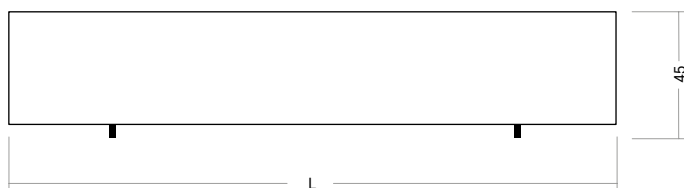

## CUBE HORIZONTE.

Cube Horizonte is the essence of the bench. Made from one piece of wood, it invites us to move closer together in style. Whether in the garden, in the hallway, in the kitchen or in the dining room. This minimalist piece of furniture gives any ambiance a fresh vibe.

### FEUER

(Size/Price)

200 cm × 40 cm × 45 cm  
220 cm × 40 cm × 45 cm  
240 cm × 40 cm × 45 cm  
260 cm × 40 cm × 45 cm  
280 cm × 40 cm × 45 cm  
300 cm × 40 cm × 45 cm

COAL LAVA SILVER EARTH

### WASSER

(Size/Price)

200 cm × 40 cm × 45 cm  
220 cm × 40 cm × 45 cm  
240 cm × 40 cm × 45 cm  
260 cm × 40 cm × 45 cm  
280 cm × 40 cm × 45 cm  
300 cm × 40 cm × 45 cm

CHALK SAND OLIVE MUD

### METALL

(Size/Price)

200 cm × 40 cm × 45 cm  
220 cm × 40 cm × 45 cm  
240 cm × 40 cm × 45 cm  
260 cm × 40 cm × 45 cm  
280 cm × 40 cm × 45 cm  
300 cm × 40 cm × 45 cm

GOLD BRONZE PLATINUM GRAPHITE