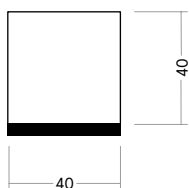

Made from one piece

SK21

CUBE HORIZONTE.

Cube Horizonte is the essence of the bench. Made from one piece of wood, it invites us to move closer together in style. Whether in the garden, in the hallway, in the kitchen or in the dining room. This minimalist piece of furniture gives any ambiance a fresh vibe.