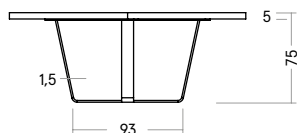

140 cm

160 cm

180 cm

WATER

(Diameter/Price)

120 cm

140 cm

160 cm

180 cm

CHALK SAND OLIVE MUD

METAL

(Diameter/Price)

120 cm

140 cm

160 cm

180 cm

GOLD BRONZE PLATINUM GRAPHITE

TABLE FRAMES

The following are available

6 | Star-frame (Raw steel/Wood) incl.

2 | X-frame (Raw steel/Wood) 5% surcharge

4 | T-frame Price on request

FINISH

The following are available

With/without
chainsaw structure

Branding visible/
not visible

Special sizes

2

4