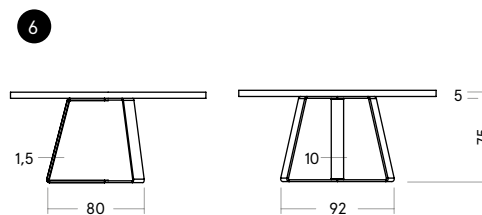

Made from two or more planks

SK20

ROTONDO.

AS COMPOSITE OR BUTTERFLY.

Rotondo interprets the table as the centre, built to provide equal space for all. Its shape is also perfect for smaller rooms. The round table can be crafted as a composite from several tree trunks or as a butterfly from two mirroring planks.

6 Star-shaped table frame (A-shape) in wood

BASES AND FINISH -> also see p. 74-77

SK 20 ROTONDO.

MATERIAL/TABLETOP/TABLE FRAME Oak or Ash/45–50 mm/incl. Star-shaped table frame (Standard)

FINISH

with Tabletop

140 cm

160 cm

180 cm

WATER

(Diameter/Price)

120 cm

140 cm

160 cm

180 cm

CHALK SAND OLIVE MUD

METAL

(Diameter/Price)

120 cm

140 cm

160 cm

180 cm