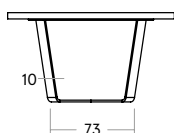

140 cm

160 cm

180 cm

WATER

(Diameter/Price)

120 cm

140 cm

160 cm

180 cm

CHALK SAND OLIVE MUD

METAL

(Diameter/Price)

120 cm

140 cm

160 cm

180 cm

With/without
chainsaw structure

Branding visible/
not visible

Special sizes

2

4